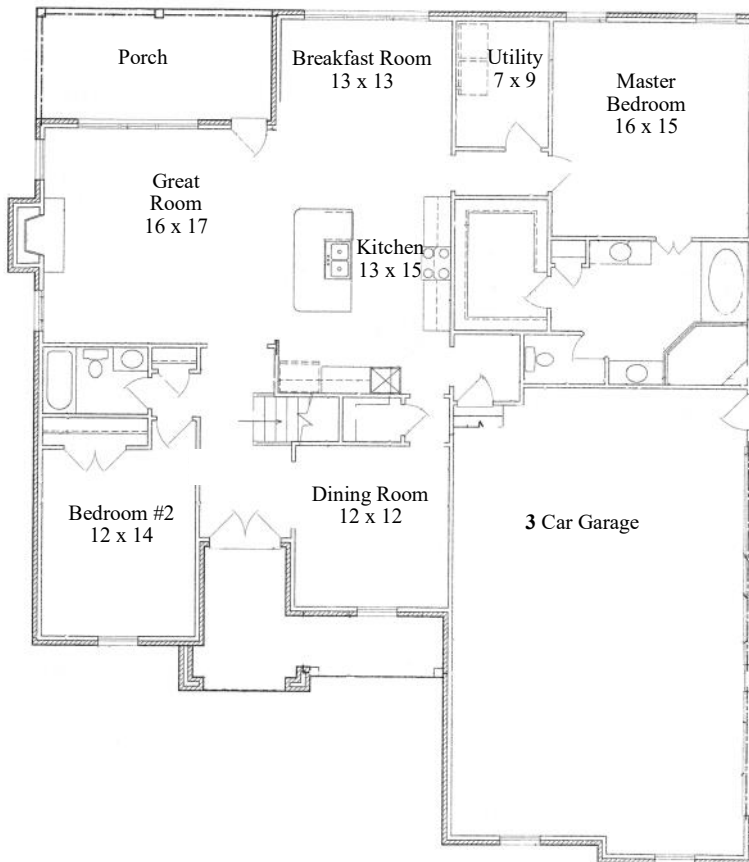

21 Beechwood Court ~ Lot 106

- 3,378 Square Feet
- 4 Bedrooms, 4 Bathrooms
- Master Suite on Main Level, with large walk-in closet, luxurious bath with his/her vanities and 6 x 4.5 separate shower
- Bedroom #2 on Main Level
- Bedrooms 3 & 4 with “jack ’n jill” bath & walk-in closets
- 22 x 32 Rec Room
- Spacious Floorplan
- Large Covered Front Porch
- Walk-in Attic Storage

Illustrations of floorplan designs are artist renderings and are not intended to illustrate the finished product. Details will depend upon actual blueprint designs, builder specifications, and may vary depending on options selected.