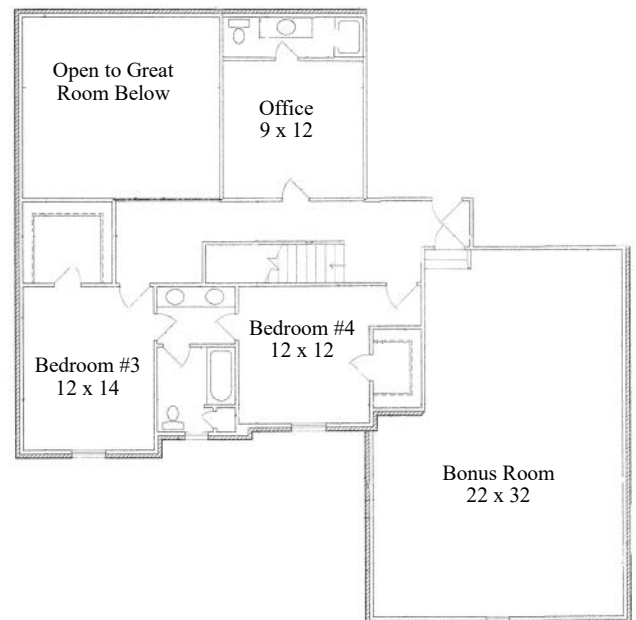

21 Beechwood Court ~ Lot 106

- 3,378 Square Feet
- 4 Bedrooms, 4 Bathrooms
- Master Suite on Main Level, with large walk-in closet, luxurious bath with his/her vanities and 6 x 4.5 separate shower
- Bedroom #2 on Main Level
- Bedrooms 3 & 4 with “jack ’n jill” bath & walk-in closets
- 22 x 32 Rec Room
- Spacious Floorplan
- Large Covered Front Porch
- Walk-in Attic Storage

Illustrations of floorplan designs are artist renderings and are not intended to illustrate the finished product. Details will depend upon actual blueprint designs, builder specifications, and may vary depending on options selected.